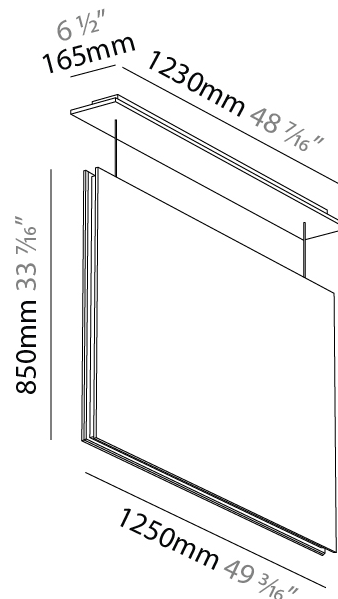

base number	LED	Color	Finish	Cable
	Dimming	Temperature	Options	Length

1. To build a product code in our configurator select the specify button on the base model # product page
2. To build a manual product code on this datasheet choose from the options listed below in blue font and add the suffix to the base model #

GENERAL

Series: Lullaby
Brand: Prolicht
Division: Architectural
Mounting Type: Suspension
Mounting Location: Ceiling
Subcategory: Acoustic

PHYSICAL

Shape: Rectangle
Length (mm): 1250
Length (in): 49 3/16
Width (mm): 50
Width (in): 1 15/16
Height (mm): 850
Height (in): 33 7/16
Light Distribution: Direct
Fixture Finish: ANC / ASH / BNA / BTC / BZE / CEL / EGG / EVG / FOG / FOS / FST / FUA / IRI / IRO / KHA / LIC / LIM / MER / MSN / MUS / ONX / PEA / PLU / POL / PPY / RAY / ROY / RST / STE / SWD / TAN / TAU
Fixture Material: Aluminum
Cable Details: 2,000mm / 6,000mm Transparent Cable

ELECTRICAL

Lamp Type: LED
Input Wattage (W): 26
Total Output Wattage (W): 23.7
Dimming: Non-Dimmable / 0-10V Dimming
Driver Included: Yes
Driver Location: Integrated
Driver Type: Constant Current - Universal
Driver Class: Class 2
Input Voltage (V): 120 - 277

LED

Color Temperature (°K): 2700 / 3000 / 3500 / 4000
Max. Delivered Lumen (lm): 3432 / 3482 / 3515 / 3582
Nominal Lumen (lm): 4100 / 4160 / 4200 / 4280
CRI: >90 CRI
Lamp Life (hrs): 80000

OPTICAL

Beam Angle: 80

RATINGS AND CERTIFICATIONS

Certified By: Certified for North American Standards
IP rating: IP20